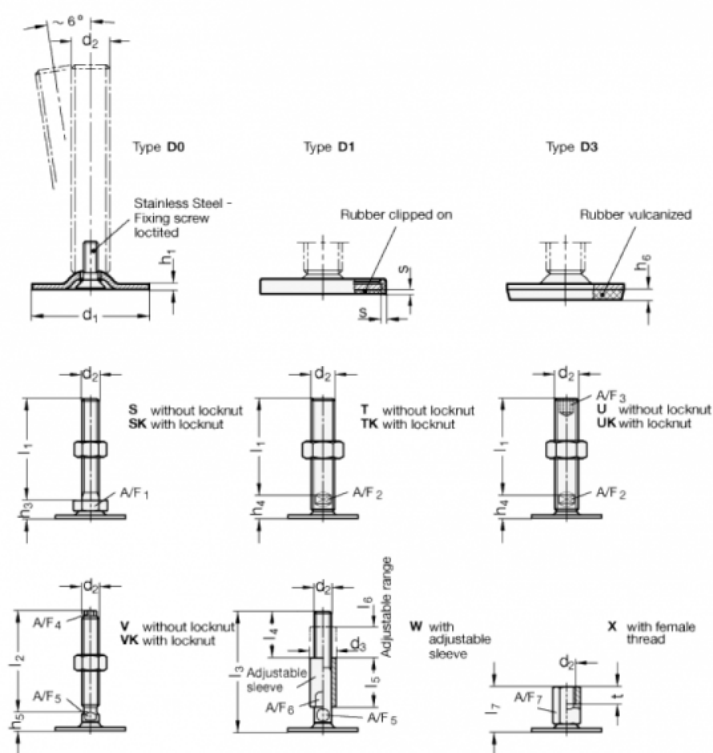

Article number: 204180M850D1SK
 Description: E+G levelling foot
 GN 41-80-M8-50-D1-SK
 Note: SK With nut, External hexagon at the bottom

Measures

- A/F1 = 17
- d1 = 80
- d2 = M8
- h1 = 3
- h3 = 11
- h6 =
- l1 = 50
- s = 2